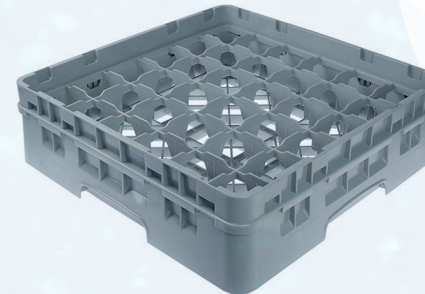

Part no. 972144

Flatware Basket 500x500x101mm

Ideal for silverware

The basket's open design promotes thorough washing and complete drainage.

Usable height: 67mm

Part no. 972101

Dish Basket

500x500x101mm

Glass Basket

500x500mm, 9 compartments,
150x150mm each

Part no.	Height (mm)
972119	142
972120	183
972121	224
972122	265
972123	306

Glass Basket

500x500mm, 16 compartments,
111x111mm each

Part no.	Height (mm)
972124	142
972125	183
972126	224
972127	265
972128	306

Glass Basket

500x500mm, 25 compartments,
89x89mm each

Part no.	Height (mm)
972129	142
972130	183
972131	224
972132	265
972133	306

Glass Basket

500x500mm, 36 compartments,
73x73mm each

Part no.	Height (mm)
972134	142
972135	183
972136	224
972137	265
972138	306

Glass Basket

500x500mm, 49 compartments,
62x62mm each

Part no.	Height (mm)
972139	142
972140	183
972141	224
972142	265
972143	306

Warewashing Baskets from CAMBRO

- Fits through any commercial dishwasher
- Wash, store and safely transport mugs and cups