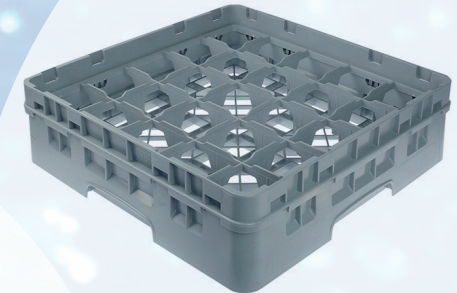

Cup Basket

500x500x101mm

Holds 20 cups with each compartment measuring 89x111mm.

Part no. 972103

Tray Basket

500x500x101mm

The open end tray rack holds cafeteria trays or full-sized sheet pans

Part no. 972104

Glass Basket

500x500mm, 9 compartments,
150x150mm each

Part no.	Height (mm)
972119	142
972120	183
972121	224
972122	265
972123	306

Glass Basket

500x500mm, 16 compartments,
111x111mm each

Part no.	Height (mm)
972124	142
972125	183
972126	224
972127	265
972128	306

Glass Basket

500x500mm, 25 compartments,
89x89mm each

Part no.	Height (mm)
972129	142
972130	183
972131	224
972132	265
972133	306

Glass Basket

500x500mm, 36 compartments,
73x73mm each

Part no.	Height (mm)
972134	142
972135	183
972136	224
972137	265
972138	306

Glass Basket

500x500mm, 49 compartments,
62x62mm each

Part no.	Height (mm)
972139	142
972140	183
972141	224
972142	265
972143	306

Warewashing Baskets from CAMBRO

- Fits through any commercial dishwasher
- Wash, store and safely transport mugs and cups