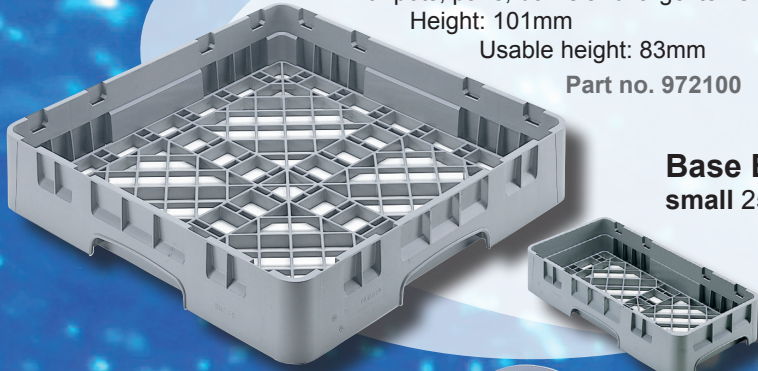

Base Basket

large 500x500x101mm

For pots, pans, bowls and large items

Height: 101mm

Usable height: 83mm

Part no. 972100

Base Basket

small 250x500x101mm

Part no. 972144

Flatware Basket 500x500x101mm

Ideal for silverware

The basket's open design promotes thorough washing and complete drainage.

Usable height: 67mm

Part no. 972101

Dish Basket

500x500x101mm

Designed to hold standard plates in one direction and deep plates, bowls and plate covers in the other direction.

Part no. 972102

Warewashing Baskets from CAMBRO

- Inter-stacks with all other racks
- Durable, long-lasting polypropylene will withstand chemicals and high temperatures of up to 200°F (93.3°C)
- Fits through any commercial dishwasher (50x50cm)

Cup Basket

500x500x101mm

Holds 20 cups with each compartment measuring 89x111mm.

Part no. 972103

Tray Basket

500x500x101mm

The open end tray rack holds cafeteria trays or full-sized sheet pans

Part no. 972104