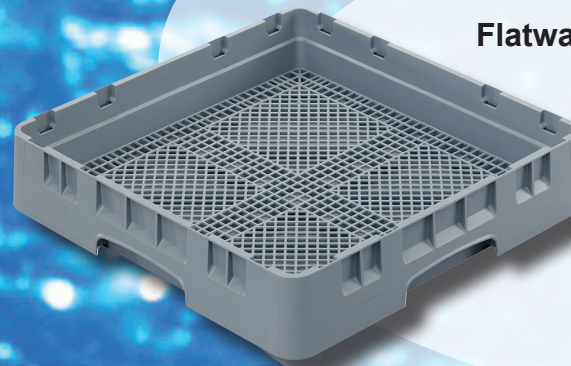

Base Basket

large 500x500x101mm

For pots, pans, bowls and large items

Height: 101mm

Usable height: 83mm

Part no. 972100

Base Basket

small 250x500x101mm

Part no. 972144

Flatware Basket 500x500x101mm

Ideal for silverware

The basket's open design promotes thorough washing and complete drainage.

Usable height: 67mm

Part no. 972101

Dish Basket

500x500x101mm

Designed to hold standard plates in one direction and deep plates, bowls and plate covers in the other direction.

Part no. 972102

Warewashing Baskets from CAMBRO

- Inter-stacks with all other racks
- Durable, long-lasting polypropylene will withstand chemicals and high temperatures of up to 200°F (93.3°C)
- Fits through any commercial dishwasher (50x50cm)

Cup Basket

500x500x101mm

Holds 20 cups with each compartment measuring 89x111mm.

Part no. 972103

Tray Basket

500x500x101mm

The open end tray rack holds cafeteria trays or full-sized sheet pans

Part no. 972104