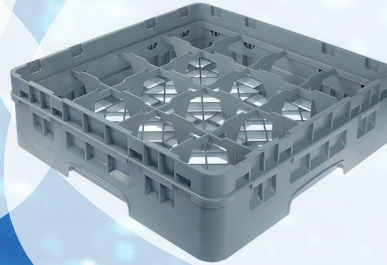

Cup Basket

500x500x101mm

Holds 20 cups with each compartment measuring 89x111mm.

Part no. 972103

Tray Basket

500x500x101mm

The open end tray rack holds cafeteria trays or full-sized sheet pans

Part no. 972104

Glass Basket

500x500mm, 9 compartments,
150x150mm each

Part no.	Height (mm)
972119	142
972120	183
972121	224
972122	265
972123	306

Glass Basket

500x500mm, 16 compartments,
111x111mm each

Part no.	Height (mm)
972124	142
972125	183
972126	224
972127	265
972128	306

Glass Basket

500x500mm, 25 compartments,
89x89mm each

Part no.	Height (mm)
972129	142
972130	183
972131	224
972132	265
972133	306

Glass Basket

500x500mm, 36 compartments,
73x73mm each

Part no.	Height (mm)
972134	142
972135	183
972136	224
972137	265
972138	306

Glass Basket

500x500mm, 49 compartments,
62x62mm each

Part no.	Height (mm)
972139	142
972140	183
972141	224
972142	265
972143	306

Warewashing Baskets from CAMBRO

- Fits through any commercial dishwasher
- Wash, store and safely transport mugs and cups