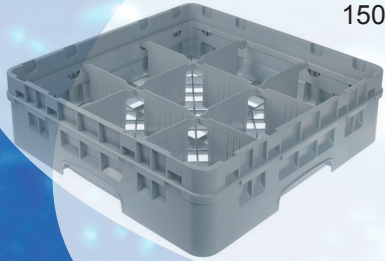

Part no. 972144

Flatware Basket 500x500x101mm

Ideal for silverware

The basket's open design promotes thorough washing and complete drainage.

Usable height: 67mm

Part no. 972101

Dish Basket

500x500x101mm

Designed to hold standard plates in one direction and deep plates, bowls and plate covers in the other direction.

Part no. 972102

Warewashing Baskets from CAMBRO

- Inter-stacks with all other racks
- Durable, long-lasting polypropylene will withstand chemicals and high temperatures of up to 200°F (93.3°C)
- Fits through any commercial dishwasher (50x50cm)

Cup Basket

500x500x101mm

Holds 20 cups with each compartment measuring 89x111mm.

Part no. 972103

Tray Basket

500x500x101mm

The open end tray rack holds cafeteria trays or full-sized sheet pans

Part no. 972104

Glass Basket

500x500mm, 9 compartments,
150x150mm each

Part no.	Height (mm)
972119	142
972120	183
972121	224
972122	265
972123	306

Glass Basket

500x500mm, 16 compartments,
111x111mm each

Part no.	Height (mm)
972124	142
972125	183
972126	224
972127	265
972128	306