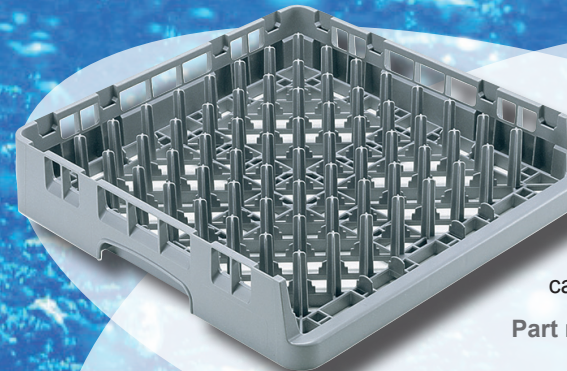

Part no. 972144

Flatware Basket 500x500x101mm

Ideal for silverware

The basket's open design promotes thorough washing and complete drainage.

Usable height: 67mm

Part no. 972101

Dish Basket

500x500x101mm

Designed to hold standard plates in one direction and deep plates, bowls and plate covers in the other direction.

Part no. 972102

Warewashing Baskets from CAMBRO

- Inter-stacks with all other racks
- Durable, long-lasting polypropylene will withstand chemicals and high temperatures of up to 200°F (93.3°C)
- Fits through any commercial dishwasher (50x50cm)

Cup Basket

500x500x101mm

Holds 20 cups with each compartment measuring 89x111mm.

Part no. 972103

Tray Basket

500x500x101mm

The open end tray rack holds cafeteria trays or full-sized sheet pans

Part no. 972104

Glass Basket

500x500mm, 9 compartments,
150x150mm each

Part no.	Height (mm)
972119	142
972120	183
972121	224
972122	265
972123	306

Glass Basket

500x500mm, 16 compartments,
111x111mm each

Part no.	Height (mm)
972124	142
972125	183
972126	224
972127	265
972128	306